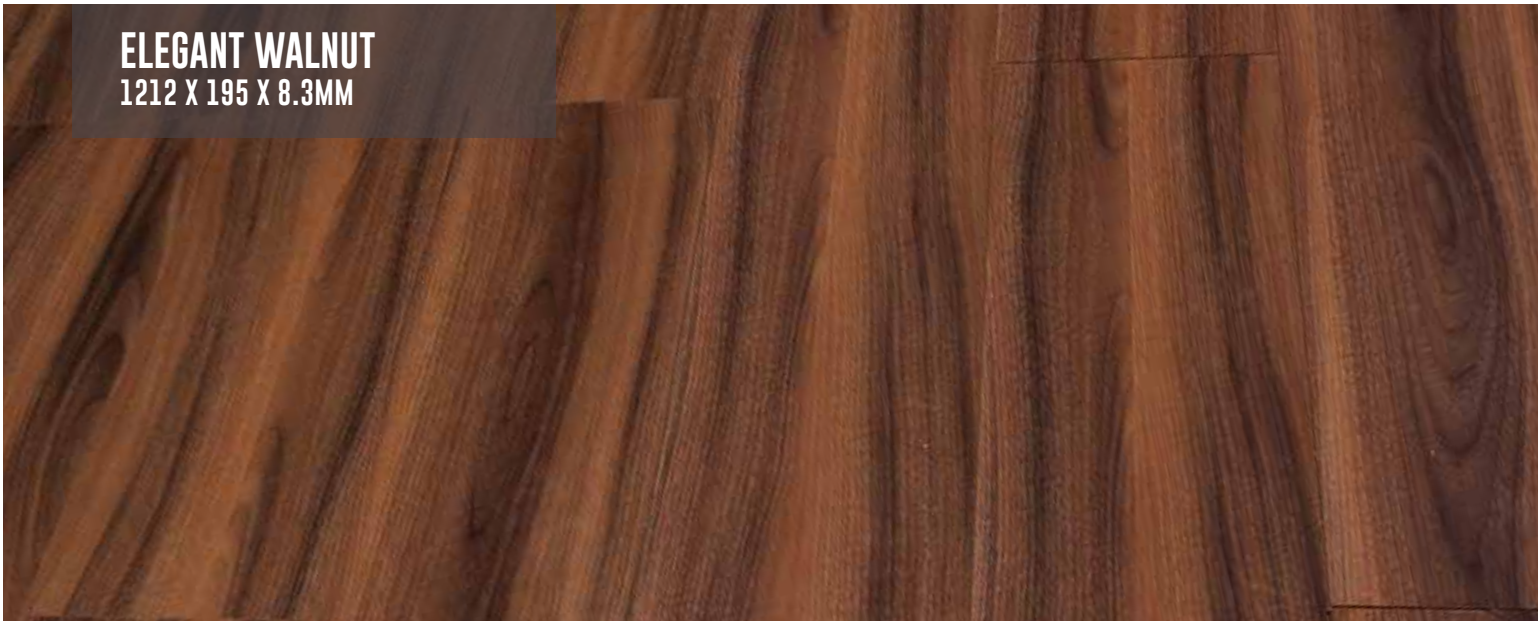

ENGLISH OAK
1212 X 195 X 8.3MM

ELEGANT WALNUT
1212 X 195 X 8.3MM