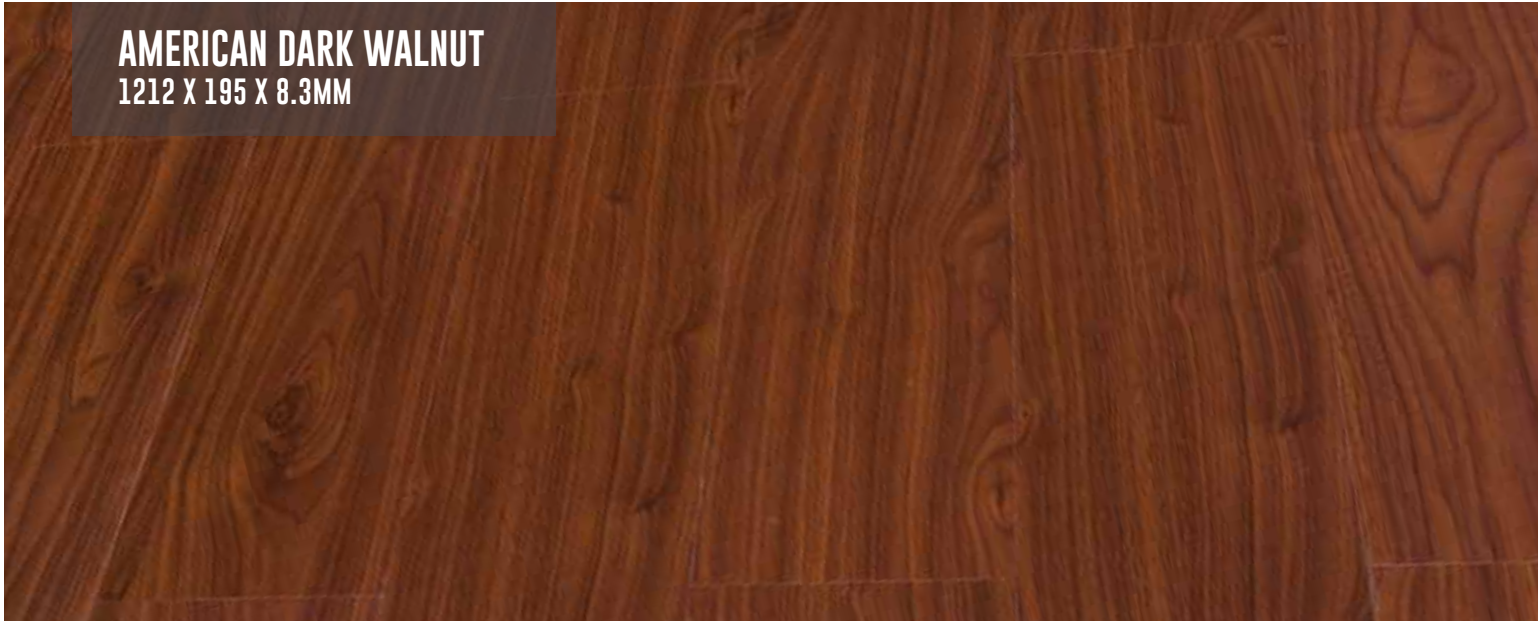

BURMA TEAK
1212 X 195 X 8.3MM